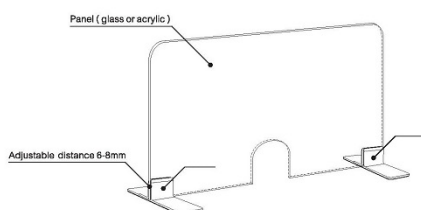

PRODUCT SHEET

Description:

Partition Panel Support Clamp, Alu, Silver Painted, F/6-8mm Panel Thickness. Max Panel Size 1500x1000x8mm (L/H/T)

Item number:

22.10.830-0

Units	Box	Carton	HS Code	Barcode
Pcs.	2	24	7616991099	
				5704866503334

- Easy to install, no holes on panel and table
- Adjustable distance (6-8mm), according to panel thickness
- Movable position
- Simple and beautiful design
- Sturdy and durable

SISO A/S

Mileparken 11
DK-2740 Skovlunde
Denmark
VAT: DK 24786013

Phone +45 45 830 900

www.siso.dk
siso@siso.dk

Danske Bank
Nytorv Branch
Copenhagen
SWIFT: DABADKKK

Account no.
4180 3112 112936
IBAN Account
DK7230003112112936