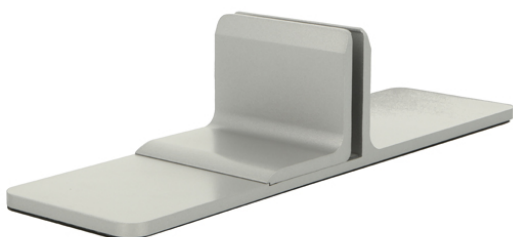

PRODUCT SHEET

Description:

Partition Panel Support Clamp, Alu, Silver Painted, F/6-8mm Panel Thickness. Max Panel Size 1500x1000x8mm (L/H/T)

Item number:

22.10.830-0

Units	Box	Carton	HS Code	Barcode
Pcs.	2	24	7616991099	
				5704866503334

- Easy to install, no holes on panel and table
- Adjustable distance (6-8mm), according to panel thickness
- Movable position
- Simple and beautiful design
- Sturdy and durable

SISO A/S

Mileparken 11
DK-2740 Skovlunde
Denmark
VAT: DK 24786013

Phone +45 45 830 900

www.siso.dk
siso@siso.dk

Danske Bank
Nytorv Branch
Copenhagen
SWIFT: DABADKKK

Account no.
4180 3112 112936
IBAN Account
DK7230003112112936